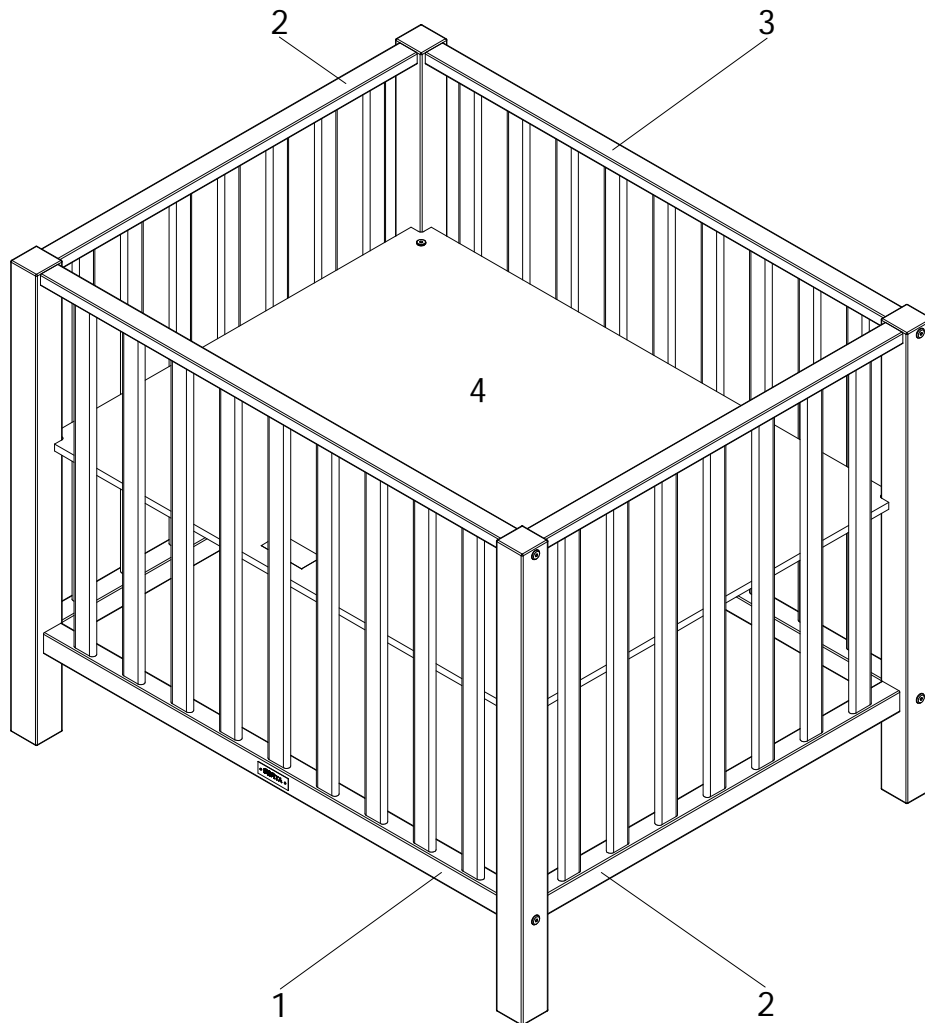

bopita[®]

ASSEMBLY INSTRUCTION
MONTAGE HANDLEIDING
MONTAGE ANLEITUNG
NOTICE DE MONTAGE
MANUAL DE MONTAJE

UK
NL
D
F
ESP

MODEL
TYPE
COLOUR
ART.CODE

:BRENT
:PLAYPEN
:DUNE
:1052.48.

Distributor:

BOPITA
Edisonweg 3, 6662 NW Elst
The Netherlands

www.bopita.com

03.01.2011.

A 	B 	C 	D 	E 	F 
M6X90 8X	M6 8X	M6X25 4X	4X	Ø6 4X	M6 4X
artcode: 441025	artcode: 442004	artcode: 441007	artcode: 897011	artcode: 446001	artcode: 442008
G 	H 				
artcode: 445001		artcode: 1X Ø6X30 4X			